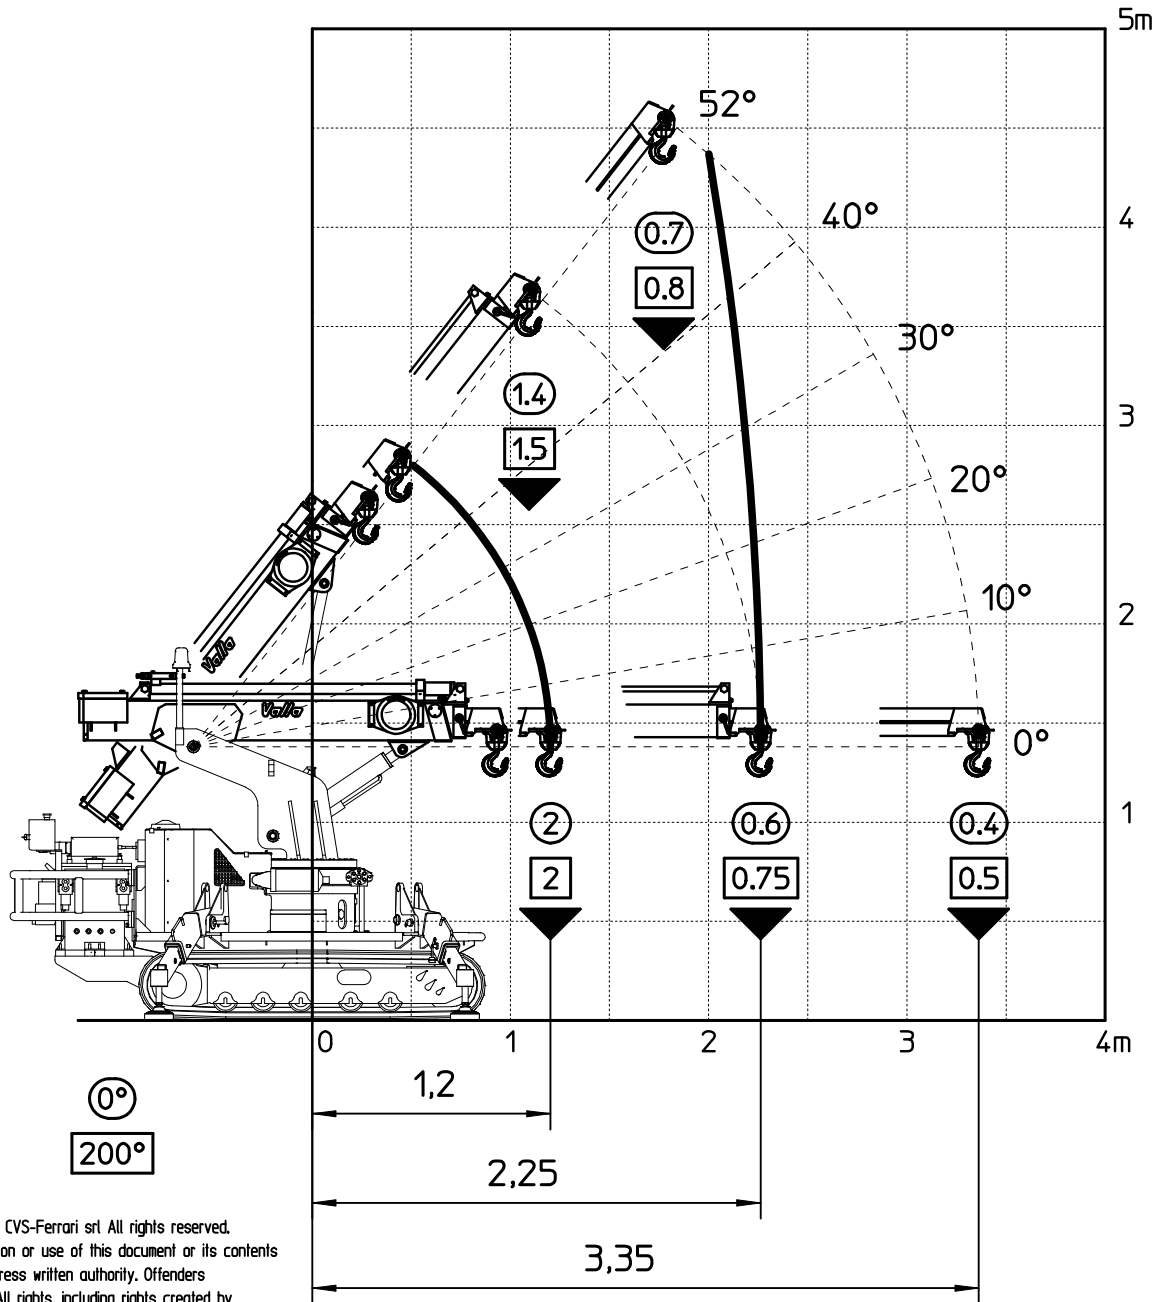

20SDTRX

DIAGRAMMA DELLE PORTATE (t) PORTATE CON GANCI

DIAGR. N° 20SDTRX-001B

Copyright VALLA division of CVS-Ferrari srl All rights reserved.
The reproduction, transmission or use of this document or its contents is not permitted without express written authority. Offenders will be liable for damages. All rights, including rights created by patent grant or registration of a utility model or design, are reserved. All data may change without prior notice, due to technical modifications or production changes.

ATTENZIONE

A macchina carica traslare alla minima velocita' di crociera e con il carico in in prossimita' del terreno.